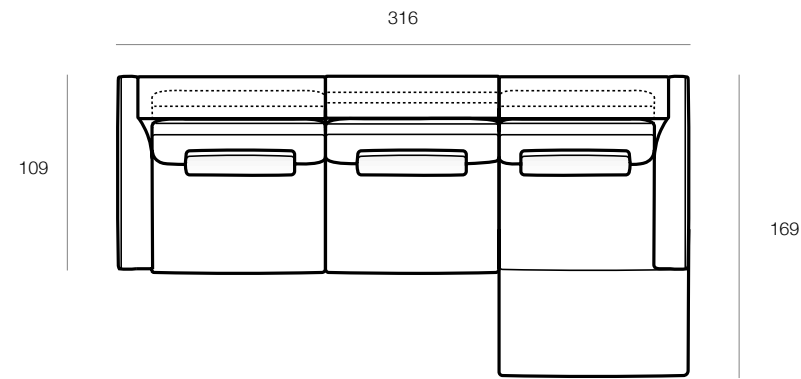

MATHEOLA CAL1093

vers.320
DIVANO 3 POSTI 1 BRACCIOLO SX
RIV: SUAVE 1517 GRIGIO SCURO
LADY 4267 35 TORTORA
1 LEFT ARM FACING 3 SEATER
COV: SUAVE 1517 GRIGIO SCURO
LADY 4267 35 TORTORA

vers.410
CHAISE LONGUE BRACCIOLO DX
RIV: SUAVE 1517 GRIGIO SCURO
LADY 4267 35 TORTORA
CHAISE LONGUE RIGHT ARM FACING
COV: SUAVE 1517 GRIGIO SCURO
LADY 4267 35 TORTORA

MATHEOLA CAL1093
320+410