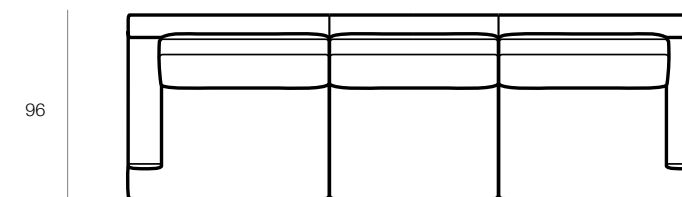

COSMO CAL1024_1020
M40