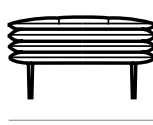

POUF CAL1139
635