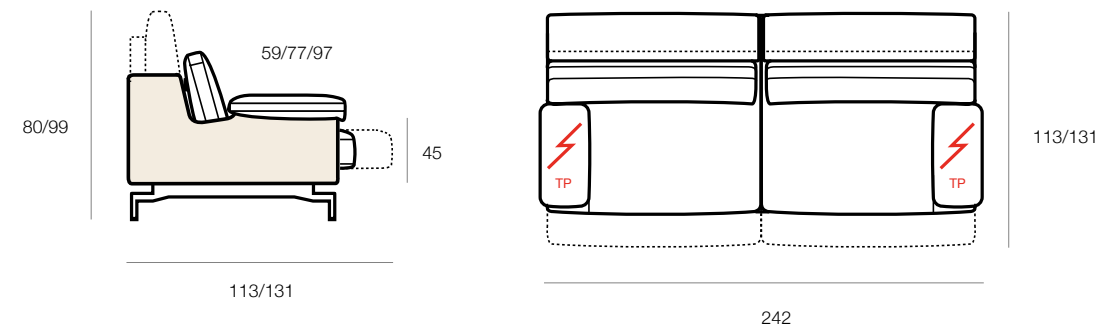

QUINT'ESSENZA CAL1162
E66