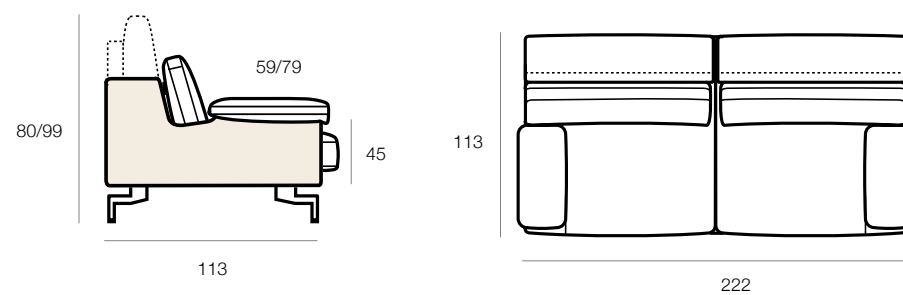

QUINT'ESSENZA CAL1162