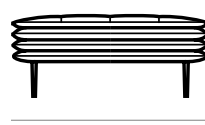

POUF CAL1139
641

100

60

44