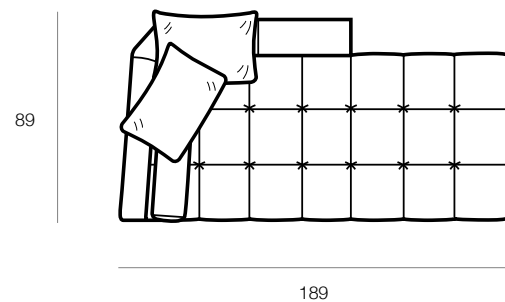

MATER FAMILIAS CAL1139
J99+I09+661+750