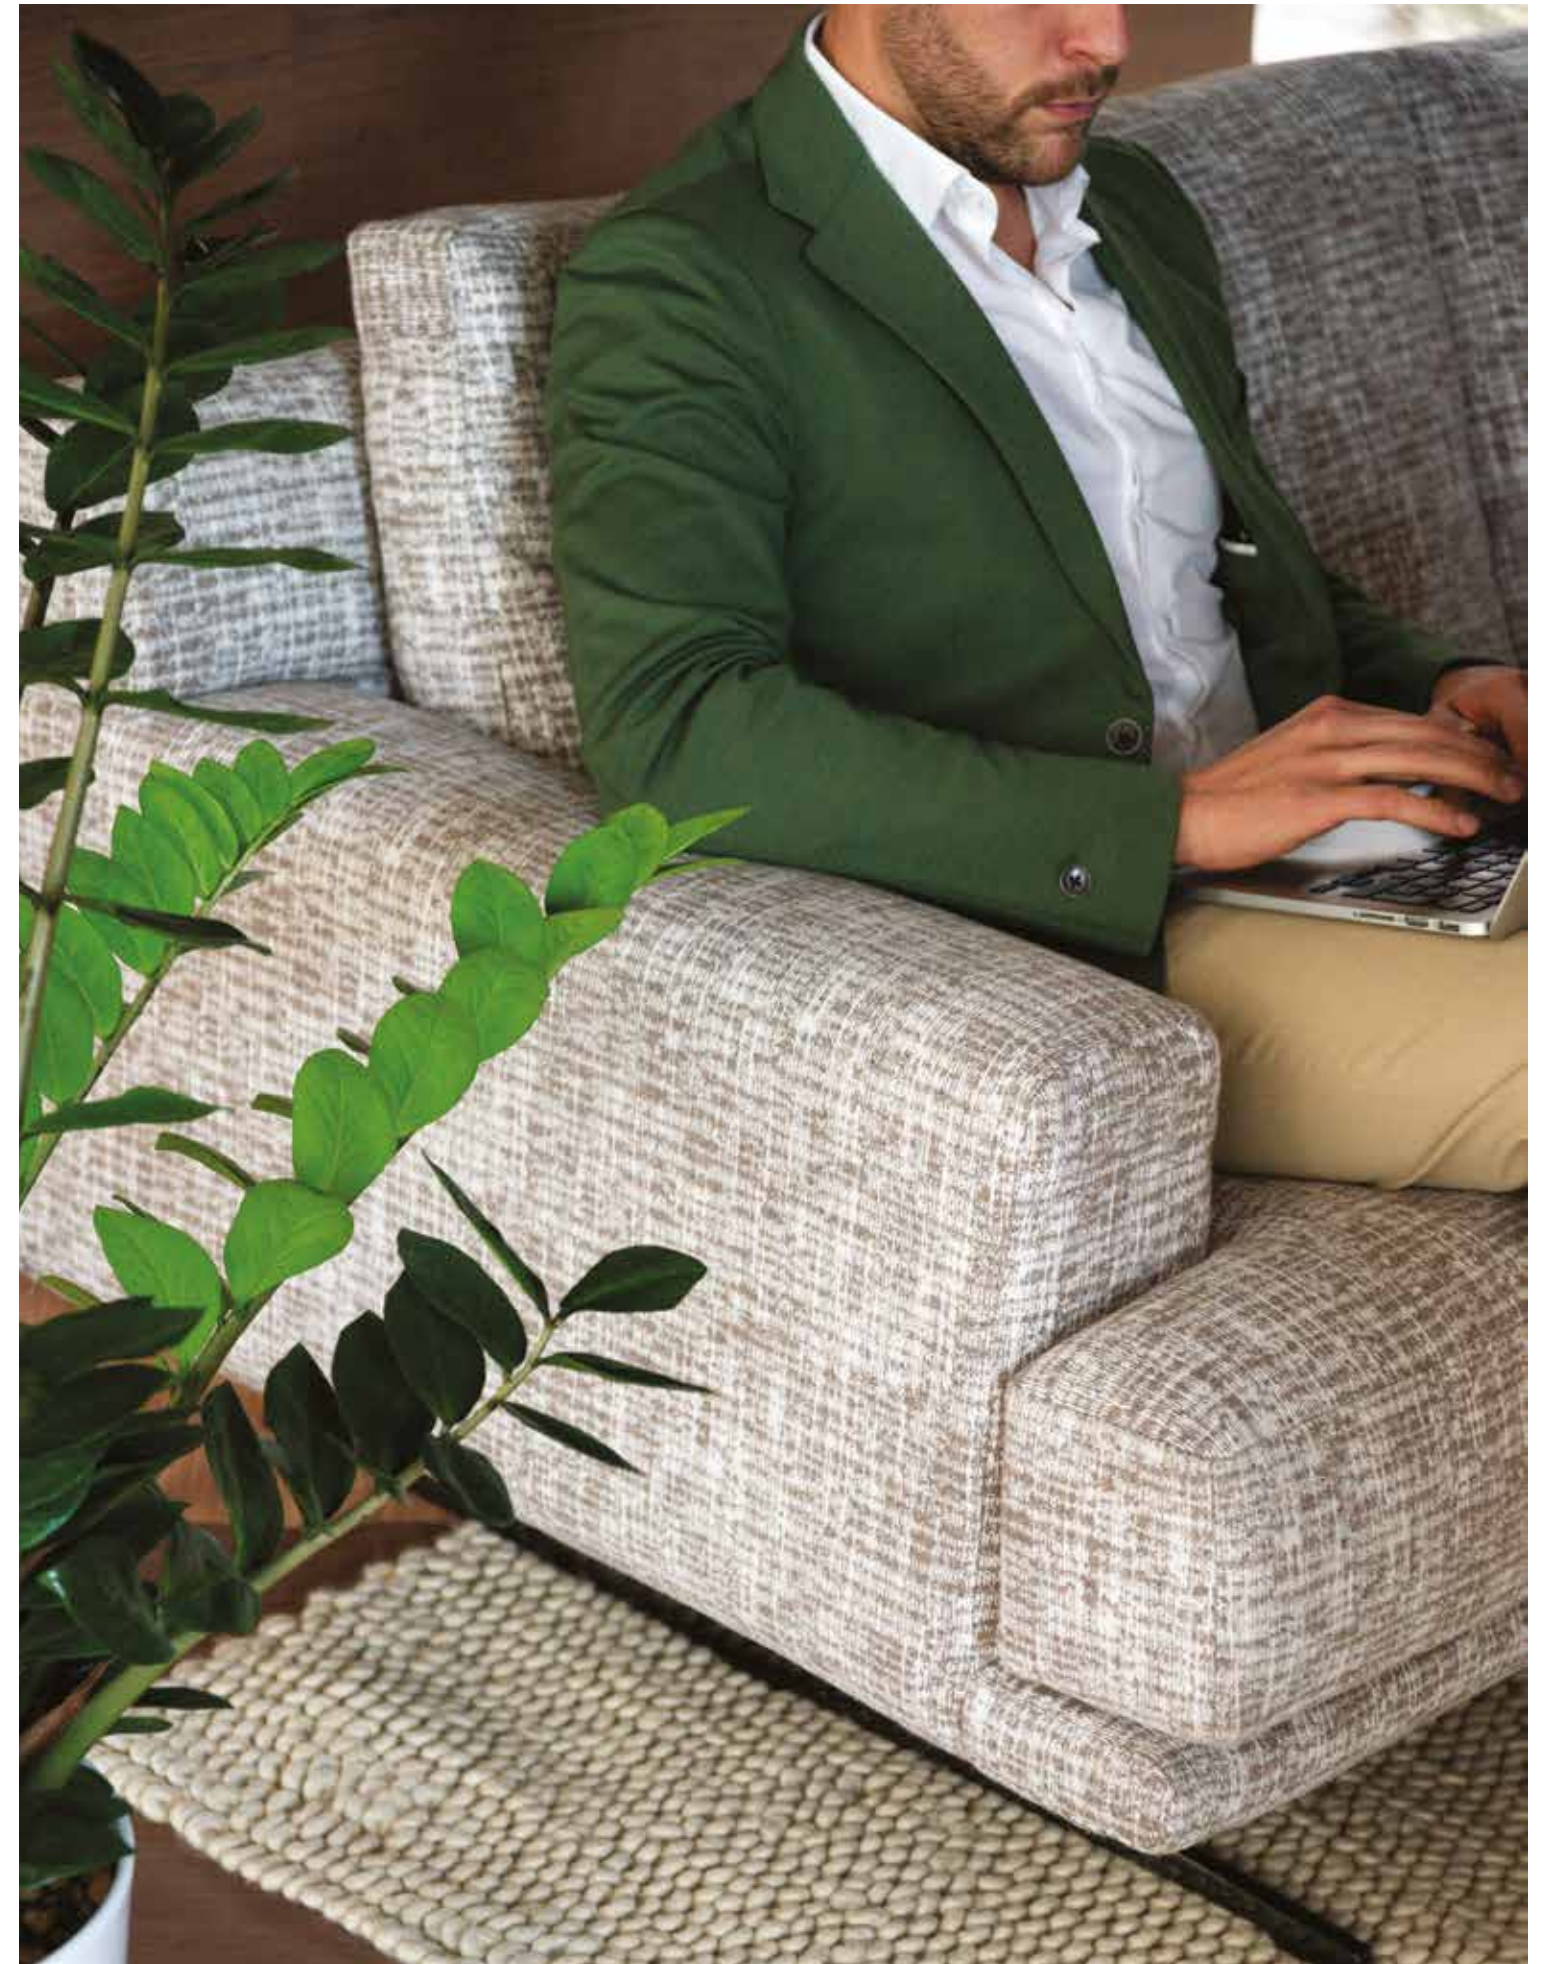

The formal lightness that characterises Cosmo comes from the union of balanced volumes and a base supported by elegant polished metal or gunmetal feet that lift the sofa 15 cm from the floor. Cosmo is a model with an austere character and refined style which, thanks to its feather backrests and large seats, gives an authentic comfort experience.