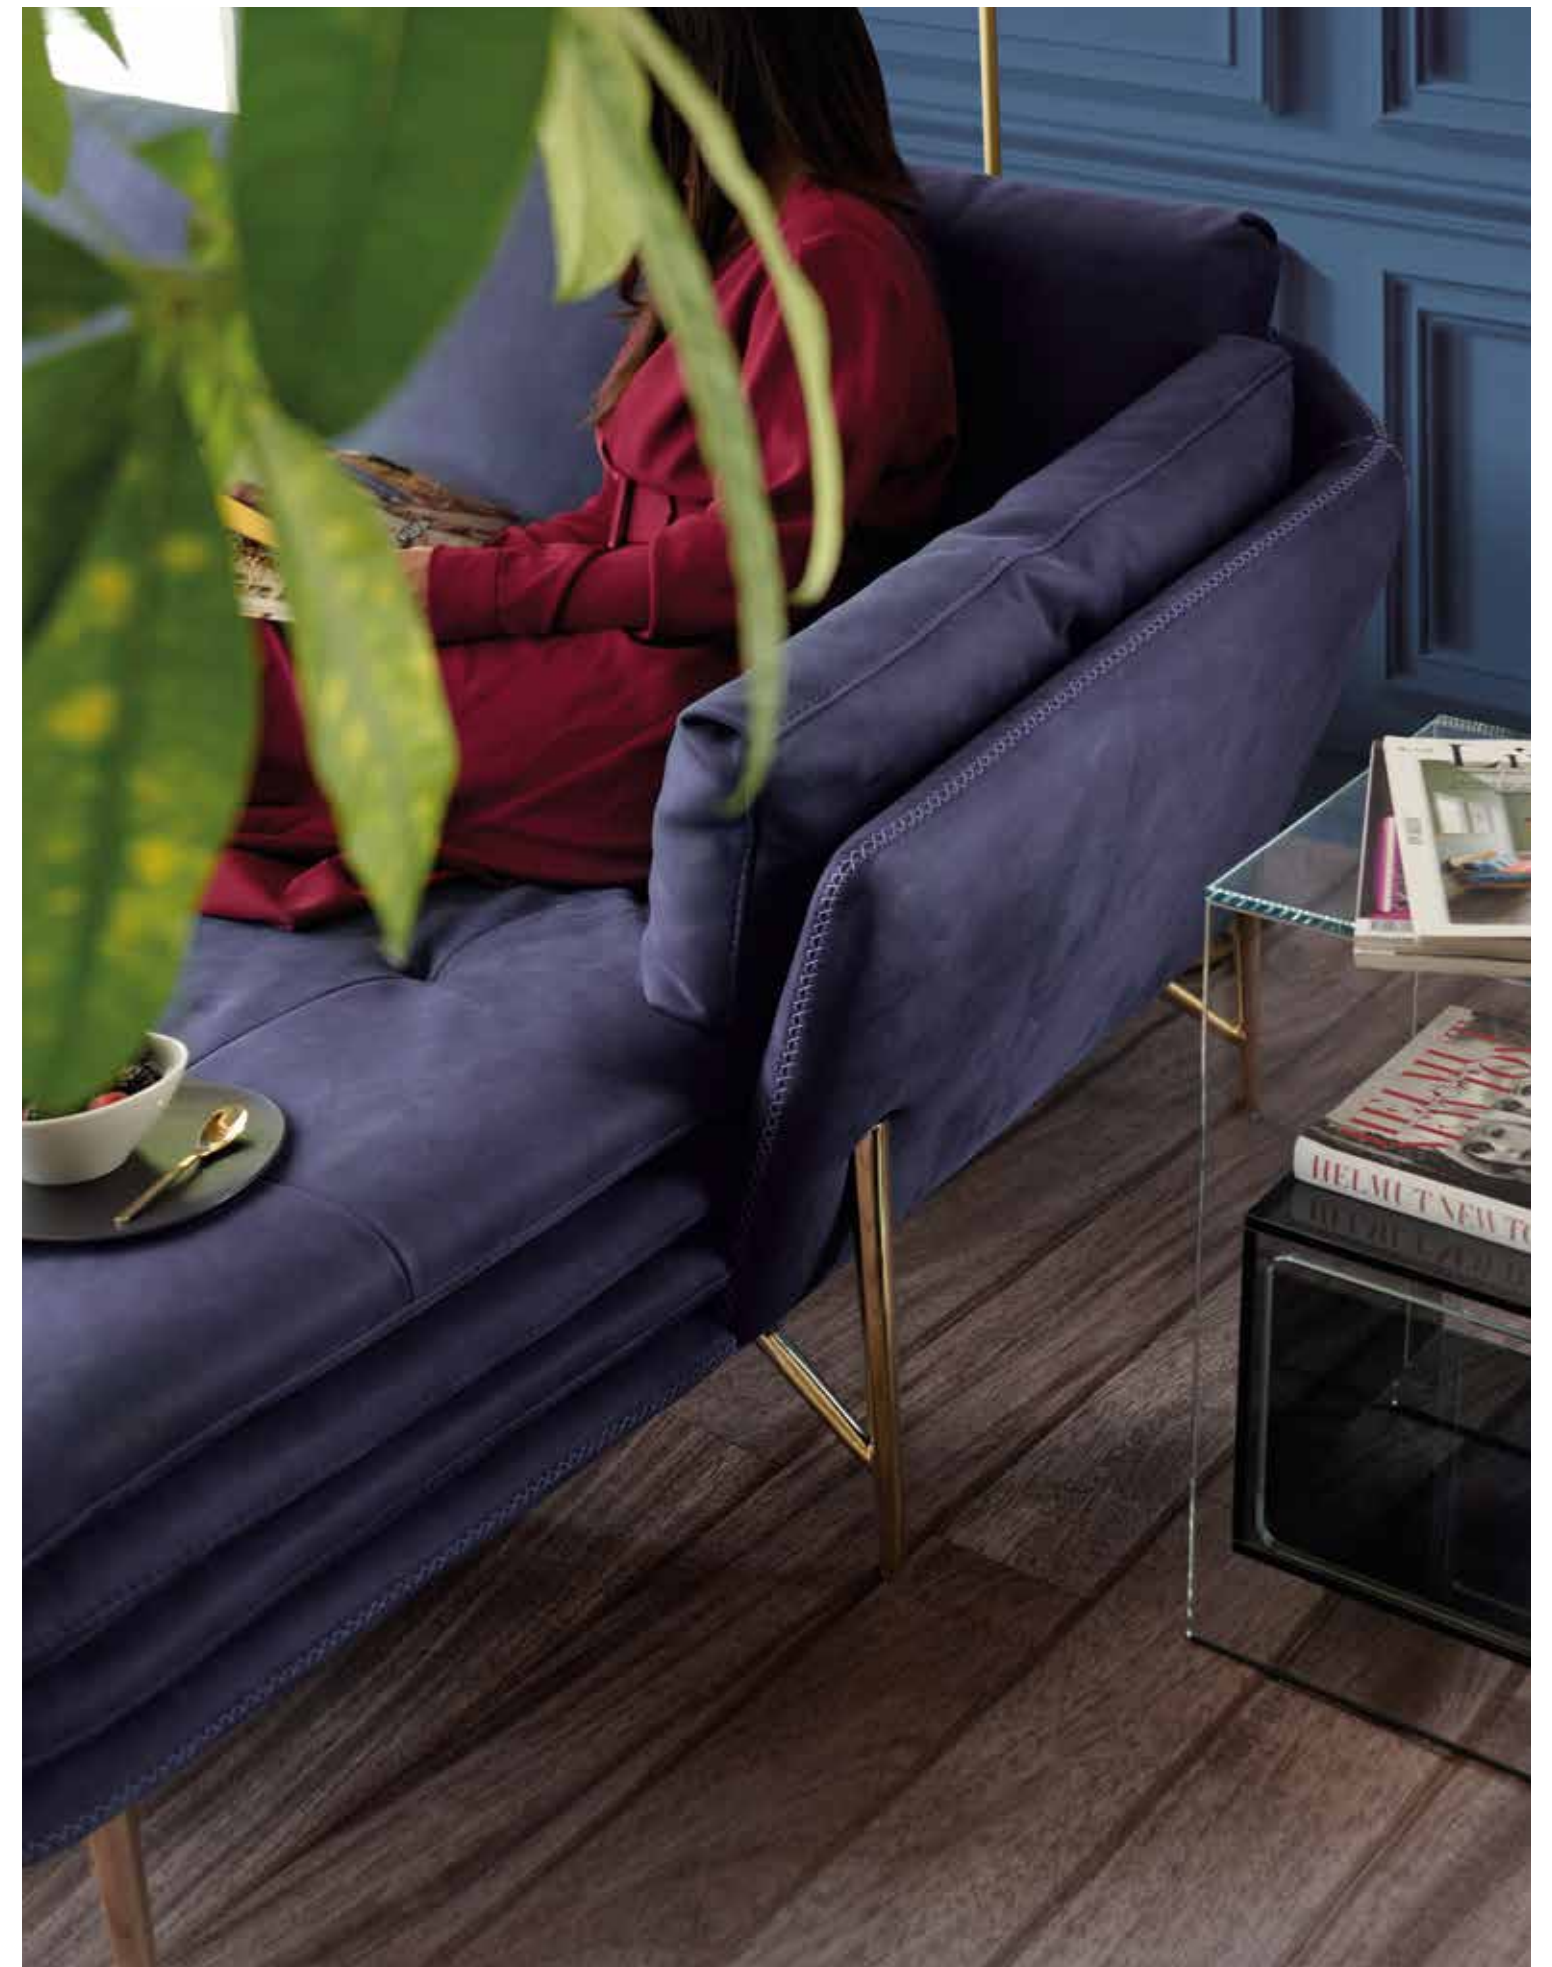

The Mater Familias sofa presents the main features of this collection, including the forked foot, layered seat and thin and enchanting structure. A model created to support and welcome, with style and elegance, everything that gives shape to your comfort experience.