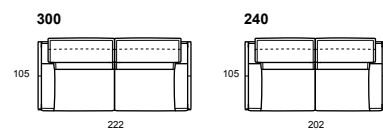

With its linear design, suspended on glossy steel bases that reach the armrest and become a strong decorative element, Romeo is the absolute protagonist of home furnishing.

Always charming, both in the fixed or modular version, it is equipped with a lifting headrest that guarantees optimal comfort by increasing (when activated) the height of the backrest.

modello: ROMEO.CAL 808
codice versione: 300 + 240
descrizione versione:
divano 3 posti - divano 2 posti 1/2
rivestimento: suave 1523 bianco
piede: metallo lucido

model: ROMEO.CAL 808
version code: 300 + 240
version description: 3 seater - 2 1/2 seater
covering: suave 1523 bianco
feet: shiny metal