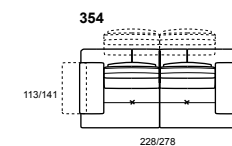

TOBY WING_2.1161_2

An element that gives additional lightness to the Toby wing, is undoubtedly the thin metal foot available in titanium, satinated, shiny and Graubraun finish.

Absolute novelty, is the methacrylate resin foot that lightens the structure thanks to its transparency giving the illusion the Toby Wing is actually floating in the air.

model: TOBY WING_2.PRM 1161_2
version code: 354
version description: 3 seater maxi
covering: quebec 26 grigio
feet: transparent methacrylate