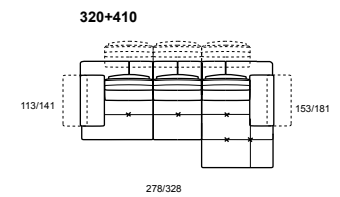

TOBY WING_2.1161_2

modello: TOBY WING_2.PRM 1161_2
codice versione: 320 + 410
descrizione versione:
divano 3 posti - 1 bracciolo sinistro -
chaise longue - 1 bracciolo destro
rivestimento: quebec 64 tortora
piede: metallo finitura satinata

model: TOBY WING_2.PRM 1161_2
version code: 320 + 410
version description:
1 left arm facing - 3 seater - chaise longue -
right arm facing
covering: quebec 64 tortora
feet: metal satinized finish