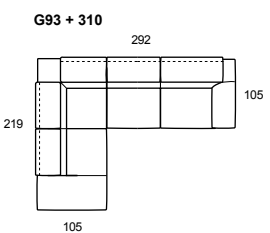

SENECA.1038

Seneca features soft volumes and an elegant shape. Also available in the angular version, the seats are further highlighted by shiny metal feet that lift the model off the floor, thus adding value and lightness to the whole structure.

The soft seats and armrest - part of a unique body - together with backrests provided with adjustable headrests, convey a sense of comfort and are an invitation to relax.

modello: SENECA.PRM 1038
codice versione: G93 + 310
descrizione versione:
angolo quadrato - poltrona meridien
quadrata sinistra - poggiatesta
sollevabile - divano 3 posti - 1
bracciolo destro
rivestimento: bull 352 fango
piede: metallo lucido

model: SENECA.PRM 1038
version code: G93 + 310
version description:
square corner chair meridien
LHF - lift headrest - 1 right
arm facing - 3 seater
covering: bull 352 fango
feet: shiny metal