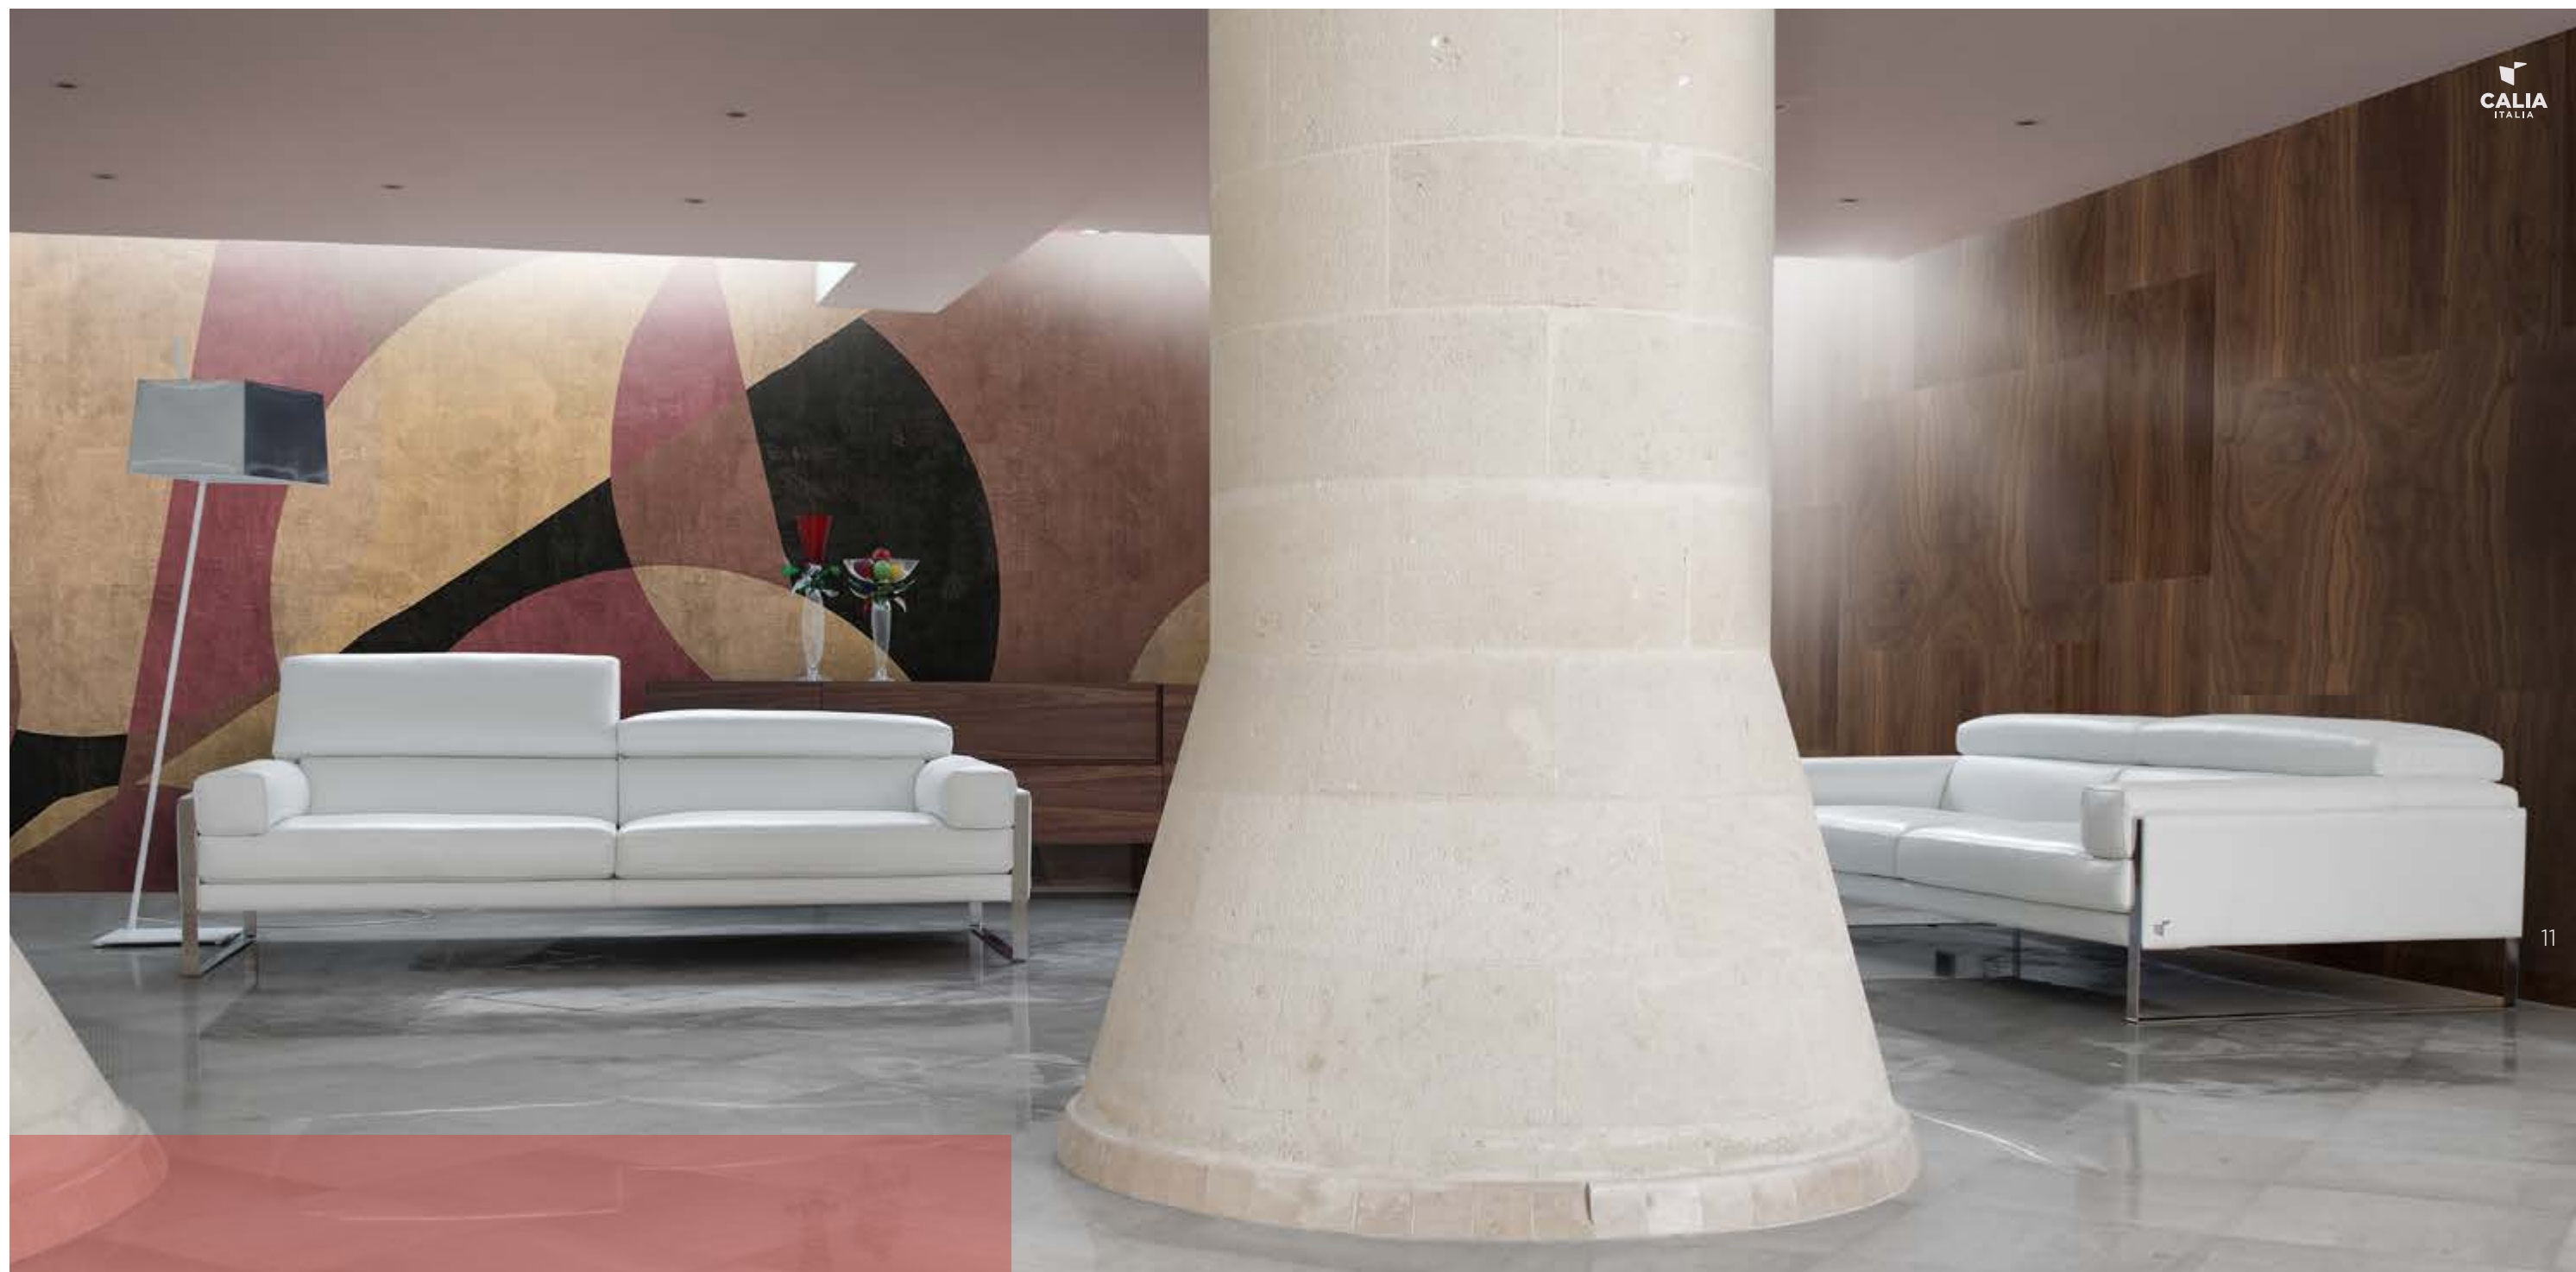

**model:** ROMEO.CAL 808  
**version code:** 300  
**version description:** 3 seater  
**covering:** suave 1523 bianco  
**feet:** shiny metal

10

11

ROMEO.808 "The Trendsetter" since 2011

*With its linear design, suspended on glossy steel bases that reach the armrest and become a strong decorative element, Romeo is the absolute protagonist of home furnishing.*