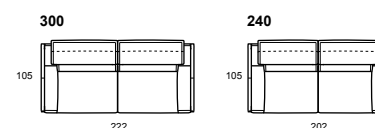

modello: ROMEO.CAL 808
codice versione: 300 + 240
descrizione versione:
divano 3 posti - divano 2 posti 1/2
rivestimento: karma 600 cuoio
piede: metallo lucido

model: ROMEO.CAL 808
version code: 300 + 240
version description: 3 seater - 2 1/2 seater
covering: karma 600 cuoio
feet: shiny metal