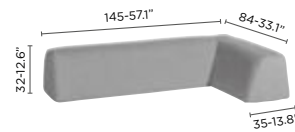

large seat

medium seat

trapezium seat

lounger