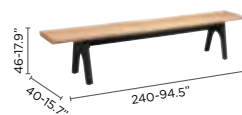

## FEATURES

standard water  
repellent finishing

adjustable feet  
on tables

**bench 340x40**

**dining table 340x100**

**bench 280x100**

**dining table 280x100**

**bench 240x100**