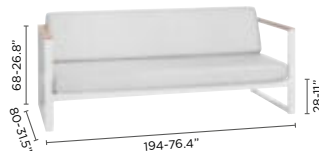

## FEATURES

modular

adjustable feet

velcro fixation  
for seat cushions

connecting  
device incl.

lounge chair

3-seater

left double seat