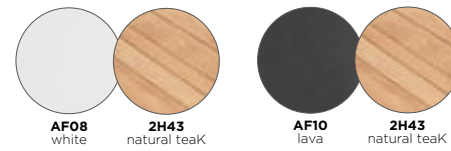

## MATERIALS

 frame: pca | finishing: rope (14mm/0.55") | cushion set: laminated fabric (FDF)

 frame: pca | table top: teak (18mm/0.71")

 frame: pca | table top: ceramic (6mm/0.24")