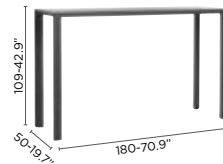

## FEATURES

adjustable feet

dining table 260x90

dining table 160x80

party table H

party table M

bar H

bar H with teak