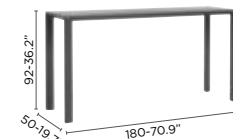

## FEATURES

adjustable feet

dining table 260x90

dining table 160x80

party table H

party table M

bar H

bar H with teak