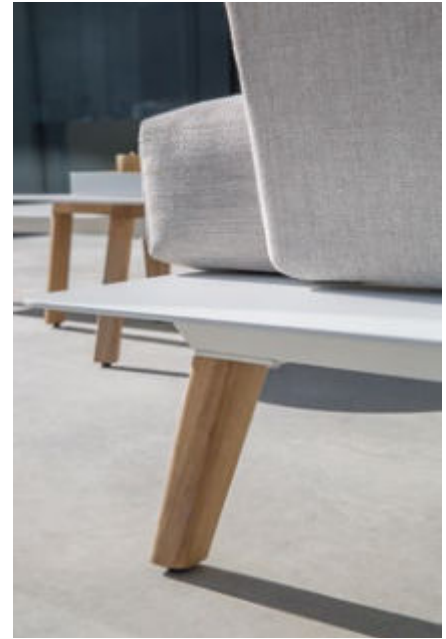

corner seat 240.03 — corner seat 240.04 — coffee table 120 A

lounger 120.01 — Easy Fit side table elite A

corner seat 240.01 – middle seat 120 – footstool 120.02 – Easy Fit side table ellips B – Easy Fit side tables elite S, A & B