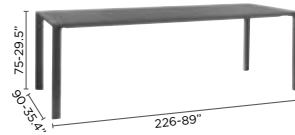

## FEATURES

adjustable feet

dining table 260x90

dining table 160x80

party table H

party table M

bar H

bar H with teak