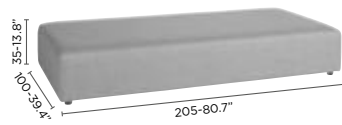

## FEATURES

modular

adjustable feet

waterproof

large seat

medium seat

trapezium seat

movable backrest