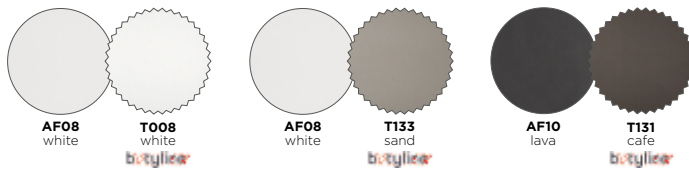

MATERIALS

frame: pca | fabric: textylene (FDF)

FEATURES

stackable chairs

stackable
beach chair &
loungers

wheels on
beach chair &
loungers