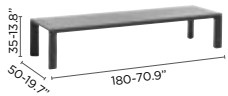

dining table 160x160

dining table 80x80

coffee table S

bistro table D