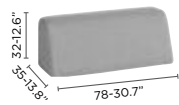

## FEATURES

modular

adjustable feet

waterproof

large seat

medium seat

trapezium seat

movable backrest