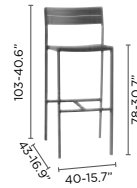

## FEATURES

stackable chairs

double layer on  
loungers

wheels on  
loungers

velcro fixation  
for seat cushions

**dining armchair**  
optional teak armrest

**barstool 78h**

**barstool 62h**