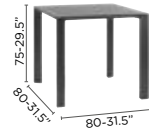

low table A

coffee table S