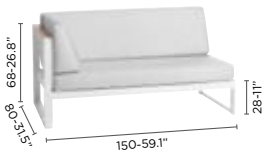

large footrest