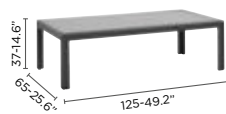

lounge chair

2,5-seater

small middle seat