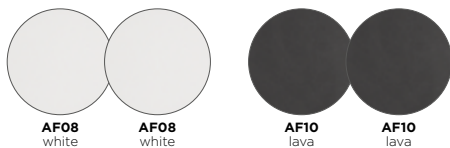

MATERIALS

frame: pca | table top: pca (5mm/0.20")