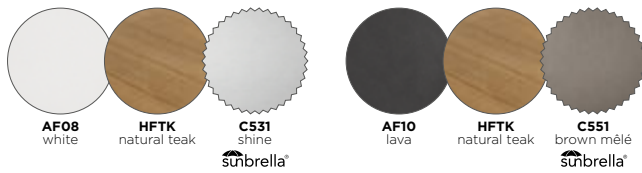

MATERIALS

frame: pca | finishing: teak | cushion set: fabric (FDF)

OPTIONS

protective cover

pco
more info p. 284

FOAM TYPE

type 1
fabric +
outdoor foam (QDF)

FEATURES

modular

adjustable feet

velcro fixation
for seat cushions

connecting
device incl.