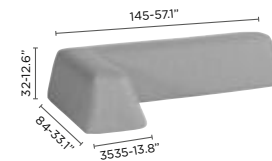

large seat

medium seat

trapezium seat