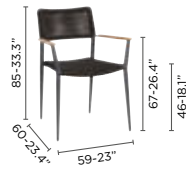

## FOAM TYPE

**type 2**  
fabric + interliner  
+ outdoor foam (QDF)

dining side chair

dining armchair

lounge chair

2-seater