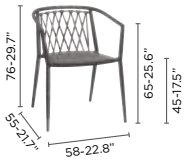

## FEATURES

stackable  
seaters

modular

toggle on  
back & side  
cushions

velcro fixation  
for seat cushions

connecting  
device incl.

waterproof

dining armchair