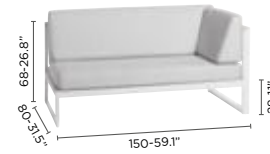

## FEATURES

modular

adjustable feet

velcro fixation  
for seat cushions

connecting  
device incl.

lounge chair

3-seater

left double seat