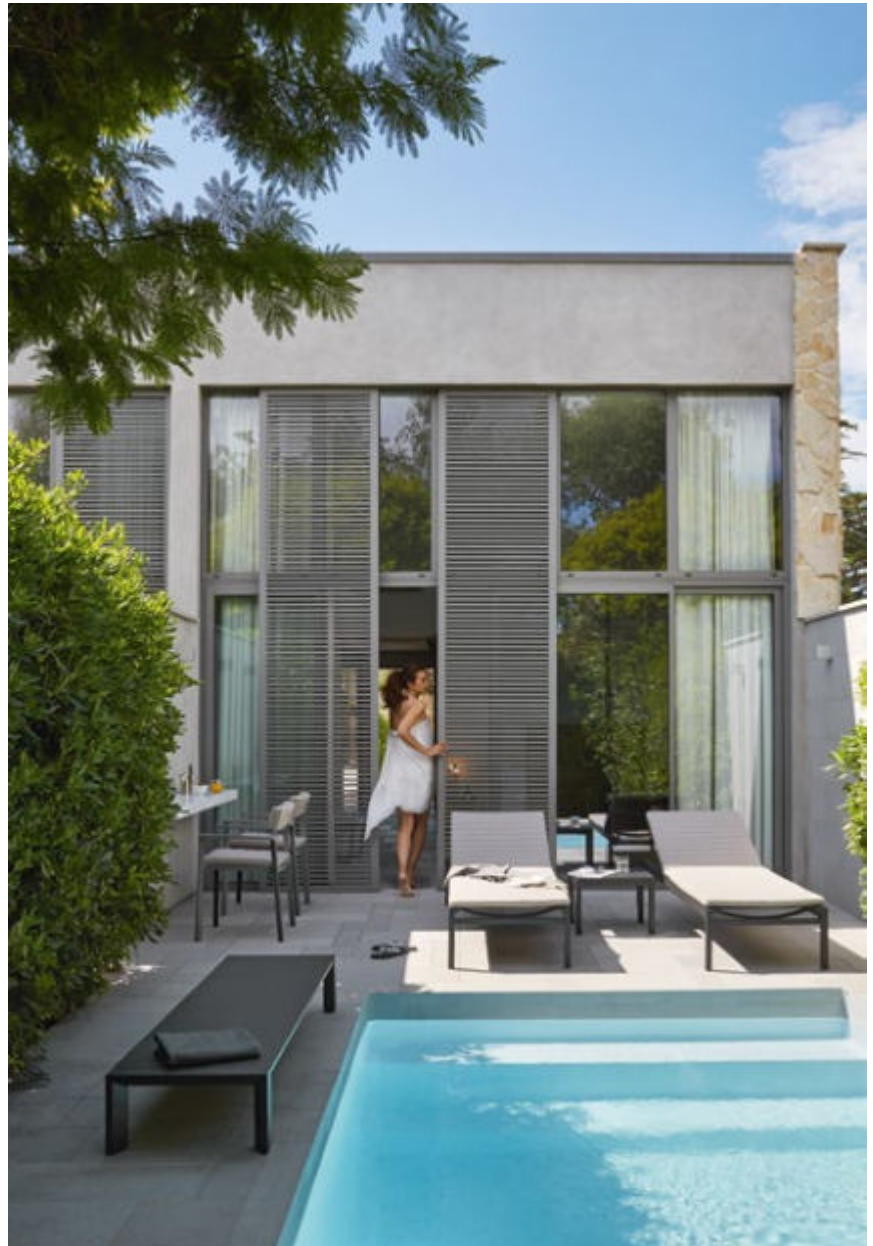

lounger — Metris dining armchair — Metris side table S — Metris low table A