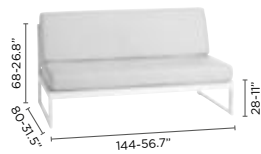

medium footrest