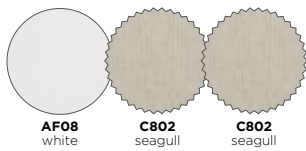

MATERIALS

frame: pca | finishing: fabric | cushion set: fabric (FDF)