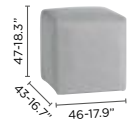

large seat

medium seat

trapezium seat