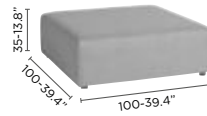

## FEATURES

modular

adjustable feet

waterproof

large seat

medium seat

trapezium seat

movable backrest