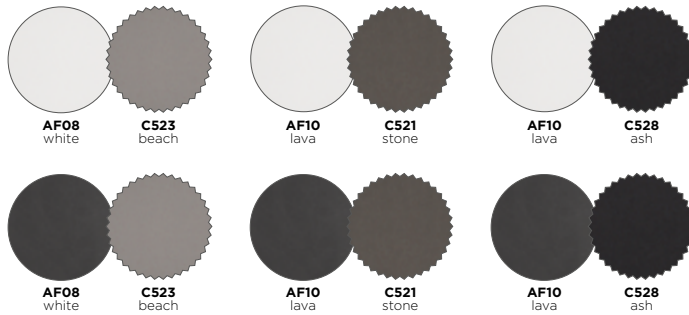

MATERIALS

frame: pca | cushion set: fabric (FDF)