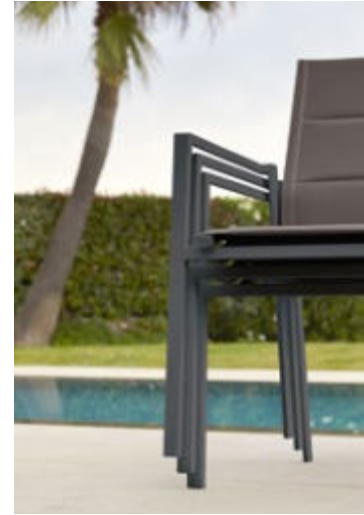

dining armchair — dining table 313x90 — Sunset small footstool