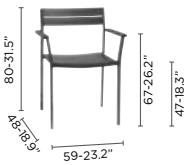

## FEATURES

stackable chairs

double layer on  
loungers

wheels on  
loungers

velcro fixation  
for seat cushions

**dining armchair**  
optional teak armrest

**barstool 78h**

**barstool 62h**