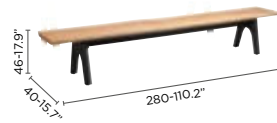

## FEATURES

standard water  
repellent finishing

adjustable feet  
on tables

**bench 340x40**

**dining table 340x100**

**bench 280x100**

**dining table 280x100**

**bench 240x100**