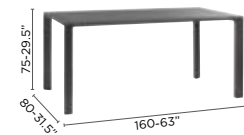

## FEATURES

adjustable feet

dining table 260x90

dining table 160x80

party table H

party table M

bar H

bar H with teak