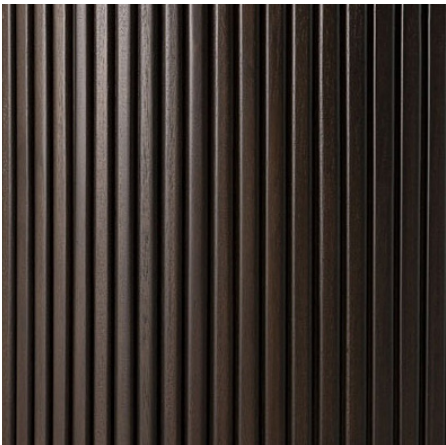

teak dark: grooves collection (varnished)

teak dark: tabwa collection (varnished)

teak dark: mosaic collection (varnished)

mahogany dark brown: roller max collection

mahogany black: roller max collection

teak black: graphic collection (varnished)