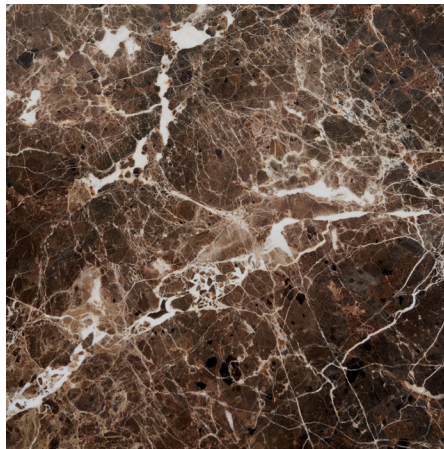

Ethnicraft

MIRROR TABLE TOPS

heavy aged clear

heavy aged bronze

heavy aged charcoal

DIGITAL SWATCHBOX

Ethnicraft

STONE

white carrara marble

dark emperador marble

METAL

white

bronze

black

DIGITAL SWATCHBOX

SEATING