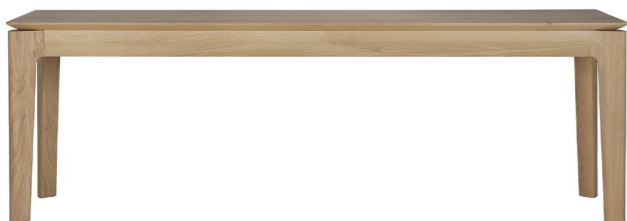

20149 60 × 60 × 35 cm  
23.5" × 23.5" × 14"

### SPINDLE BENCH

solid oak   
(also available in:  )

51243 150 × 35 × 60 cm  
59" × 14" × 23.5"  
seating height: 46 cm - 18"