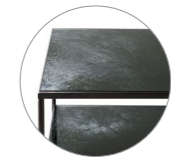

AGED SOFA CONSOLE

heavy aged mirror top with a black metal frame

charcoal

20748 160 × 36 × 70 cm
63" × 14" × 27.5"