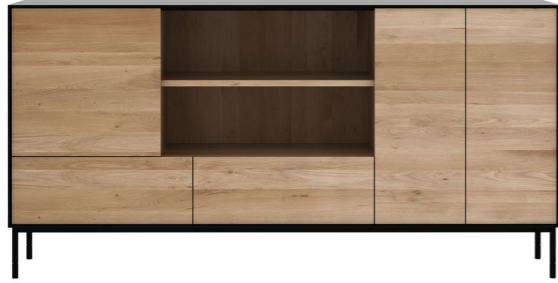

51386 224 × 45 × 80 cm  
88" × 17.5" × 31.5"

BLACKBIRD SIDEBOARD

solid oak and black tainted oak with black metal legs (V) (B)

3 doors

51481 150 × 45 × 85 cm  
59" × 17.5" × 33.5"

2 doors and 3 drawers

51471 180 × 45 × 80 cm  
71" × 17.5" × 31.5"

### BLACKBIRD SIDEBOARD

solid oak and black tainted oak  
with black metal legs  

3 doors and 2 drawers  
51472 180 × 45 × 90 cm  
71" × 17.5" × 35.5"