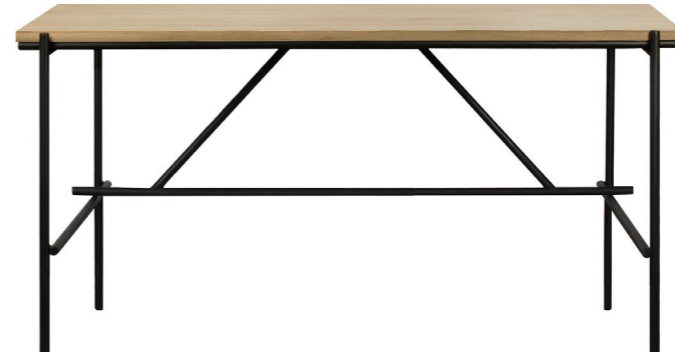

OSCAR DESK

solid oak with black metal legs (V)

50111	140 × 70 × 76 cm 55" × 27.5" × 30"
50115	160 × 80 × 76 cm 63" × 31.5" × 30"