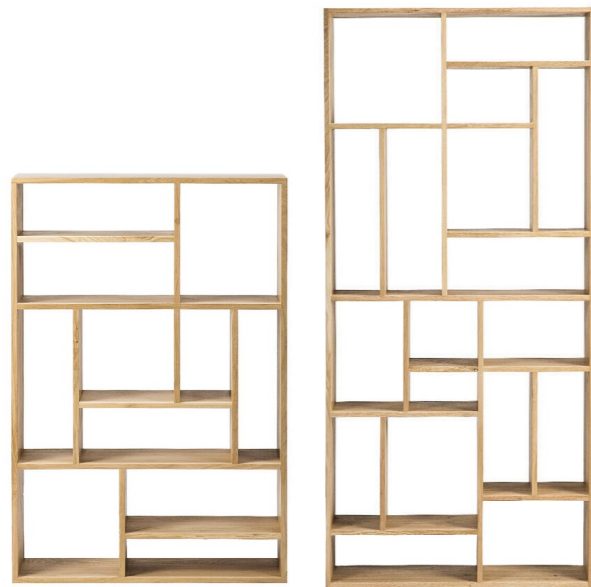

OSCAR DRAWER UNIT

solid teak and black tainted solid teak

1 drawer  
10136 50 x 56 x 65 cm  
19.5" x 22" x 25.5"

OSCAR DRAWER UNIT

solid teak and black tainted solid teak

3 drawers  
10137 50 x 56 x 65 cm  
19.5" x 22" x 25.5"

BILLY DRAWER UNIT

solid black tainted oak (also available in: )

3 drawers  
50621 50 x 56 x 66 cm  
19.5" x 22" x 26"

**STAIRS STORAGE UNIT**  
solid oak doors with an oak veneer body (V)

8 doors  
82498 100 x 52 x 236 cm  
39.5" x 20.5" x 93"

**M RACK**  
solid oak (O)  
(also available in: (●))

50772 90 x 30 x 139 cm  
35.5" x 12" x 54.5"

(also available in: (●●))  
50771 104 x 30 x 219 cm  
41" x 12" x 86"

**Z RACK**  
solid oak (O)

50779 93 x 38 x 207 cm  
36.5" x 15" x 81.5"