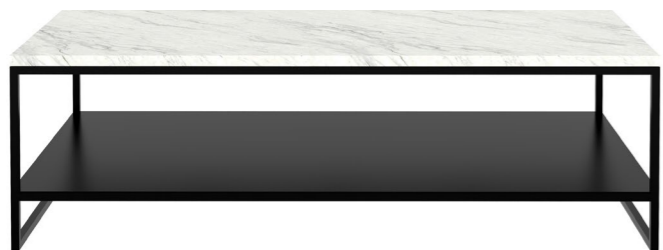

STONE COFFEE TABLE

marble top with a black metal frame

white carrara
60073 120 × 70 × 38 cm
47" × 27.5" × 15"