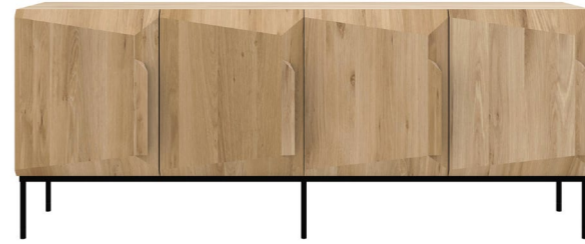

STAIRS SIDEBOARD

solid oak with black metal legs [Ⓞ]
(also available in: ●)

3 doors

50763 150 × 46 × 80 cm
59" × 18" × 31.5"

4 doors

50764 200 × 46 × 80 cm
78.5" × 18" × 31.5"