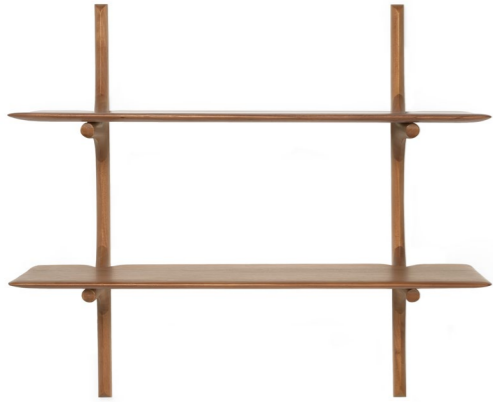

### STUDIO RACK

solid black tainted teak  
with a black metal frame <sup>Ⓟ</sup>

10081 120 × 40 × 205 cm  
47" × 15.5" × 80.5"

PI WALL SHELF  
solid mahogany ①

2 shelves  
29777 100 × 35 × 91 cm  
39.5" × 14" × 36"