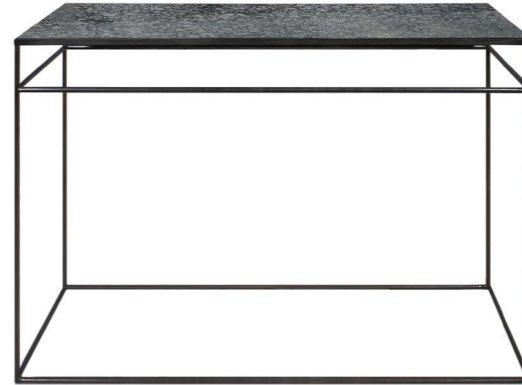

AGED CONSOLE

heavy aged mirror top with a black metal frame

charcoal

20746 122 × 36 × 81 cm
48" × 14" × 32"